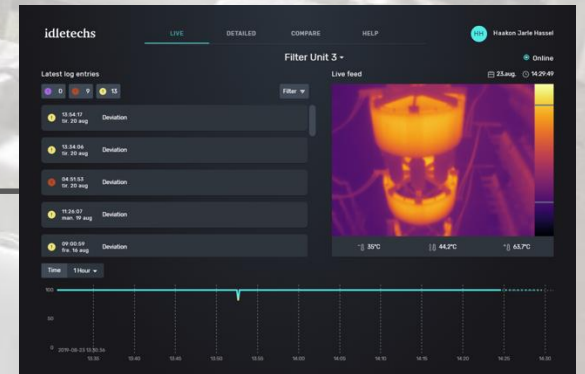

# Condition Monitoring (End-to-end)

Thermal Camera

Hyperspectral Camera

Other sensors

- Early warning of abnormal behavior
- Continuous analysis of complex data streams
- Never stop looking for new behavior
- Users can add their expertise through annotating